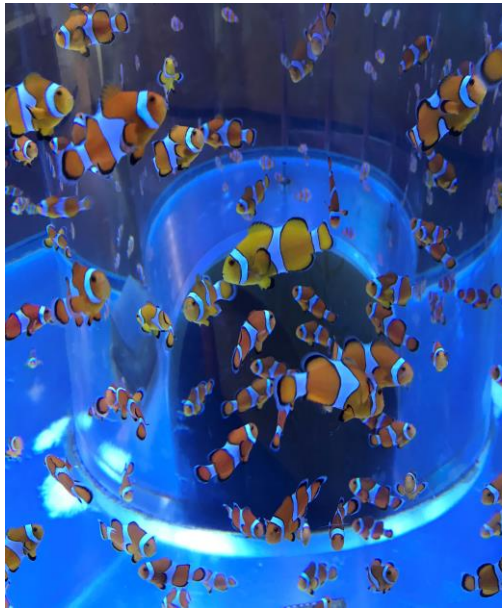

Anemone Fish Aquarium

There are 30 kinds of anemone fish in the world and you can see 20 kinds of anemone fish in Tokai Aquarium. Tokai Aquarium is for the first time bred of anemone fish in Japan. Now 14 kinds of baby anemone fish in this aquarium.

Anemone Fish are bred behind the tanks and you can see them. They look like *Aplocheilus latip*, but 20 days after they are born they change to look like anemone fish.

This section of the Marine Science Museum English floor plan was made by Takahashi Keiichi, Kawaguchi Yuichiro, Tanaka Ryoga, Ishiyama Ryota and Awamura Mizuki.

The center of anemonefish aquarium, there is the water tank that you can go inside as it has a viewing bubble. The tank is like a tunnel, so you can go inside. However, you need to be careful of your head because the hole is little small. Many Kakurekumanomi are swimming in this tank. Their size is about 4 to 6 cm. You can watch them from inside of the tank. It is very beautiful and cute. These Kakurekumanomi are all bred here.