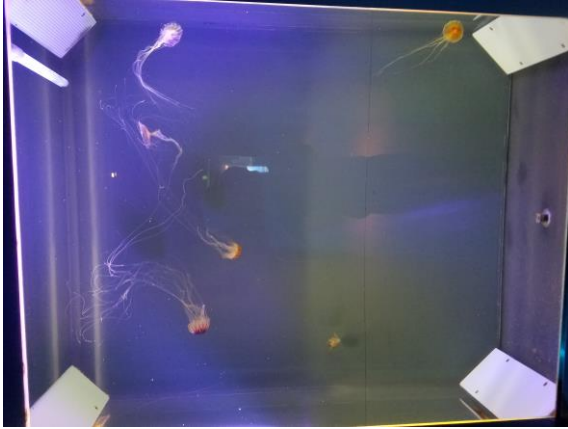

Chrysaora pacifica

They have strong toxin.
They live near the coast of Japan.