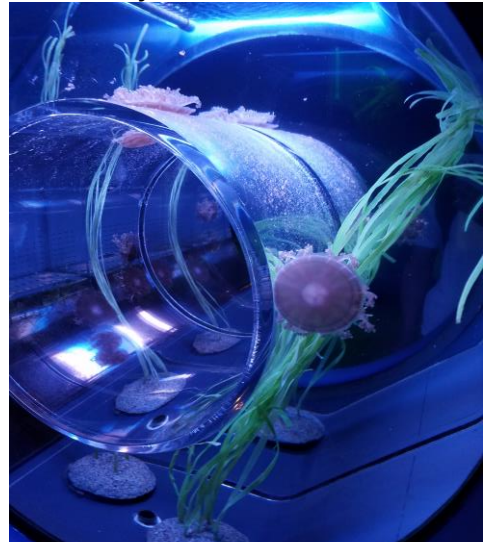

Cassiopea ornata

Sakasa Jelly Fish is different form to other Jelly Fish.
They live to on the wall.